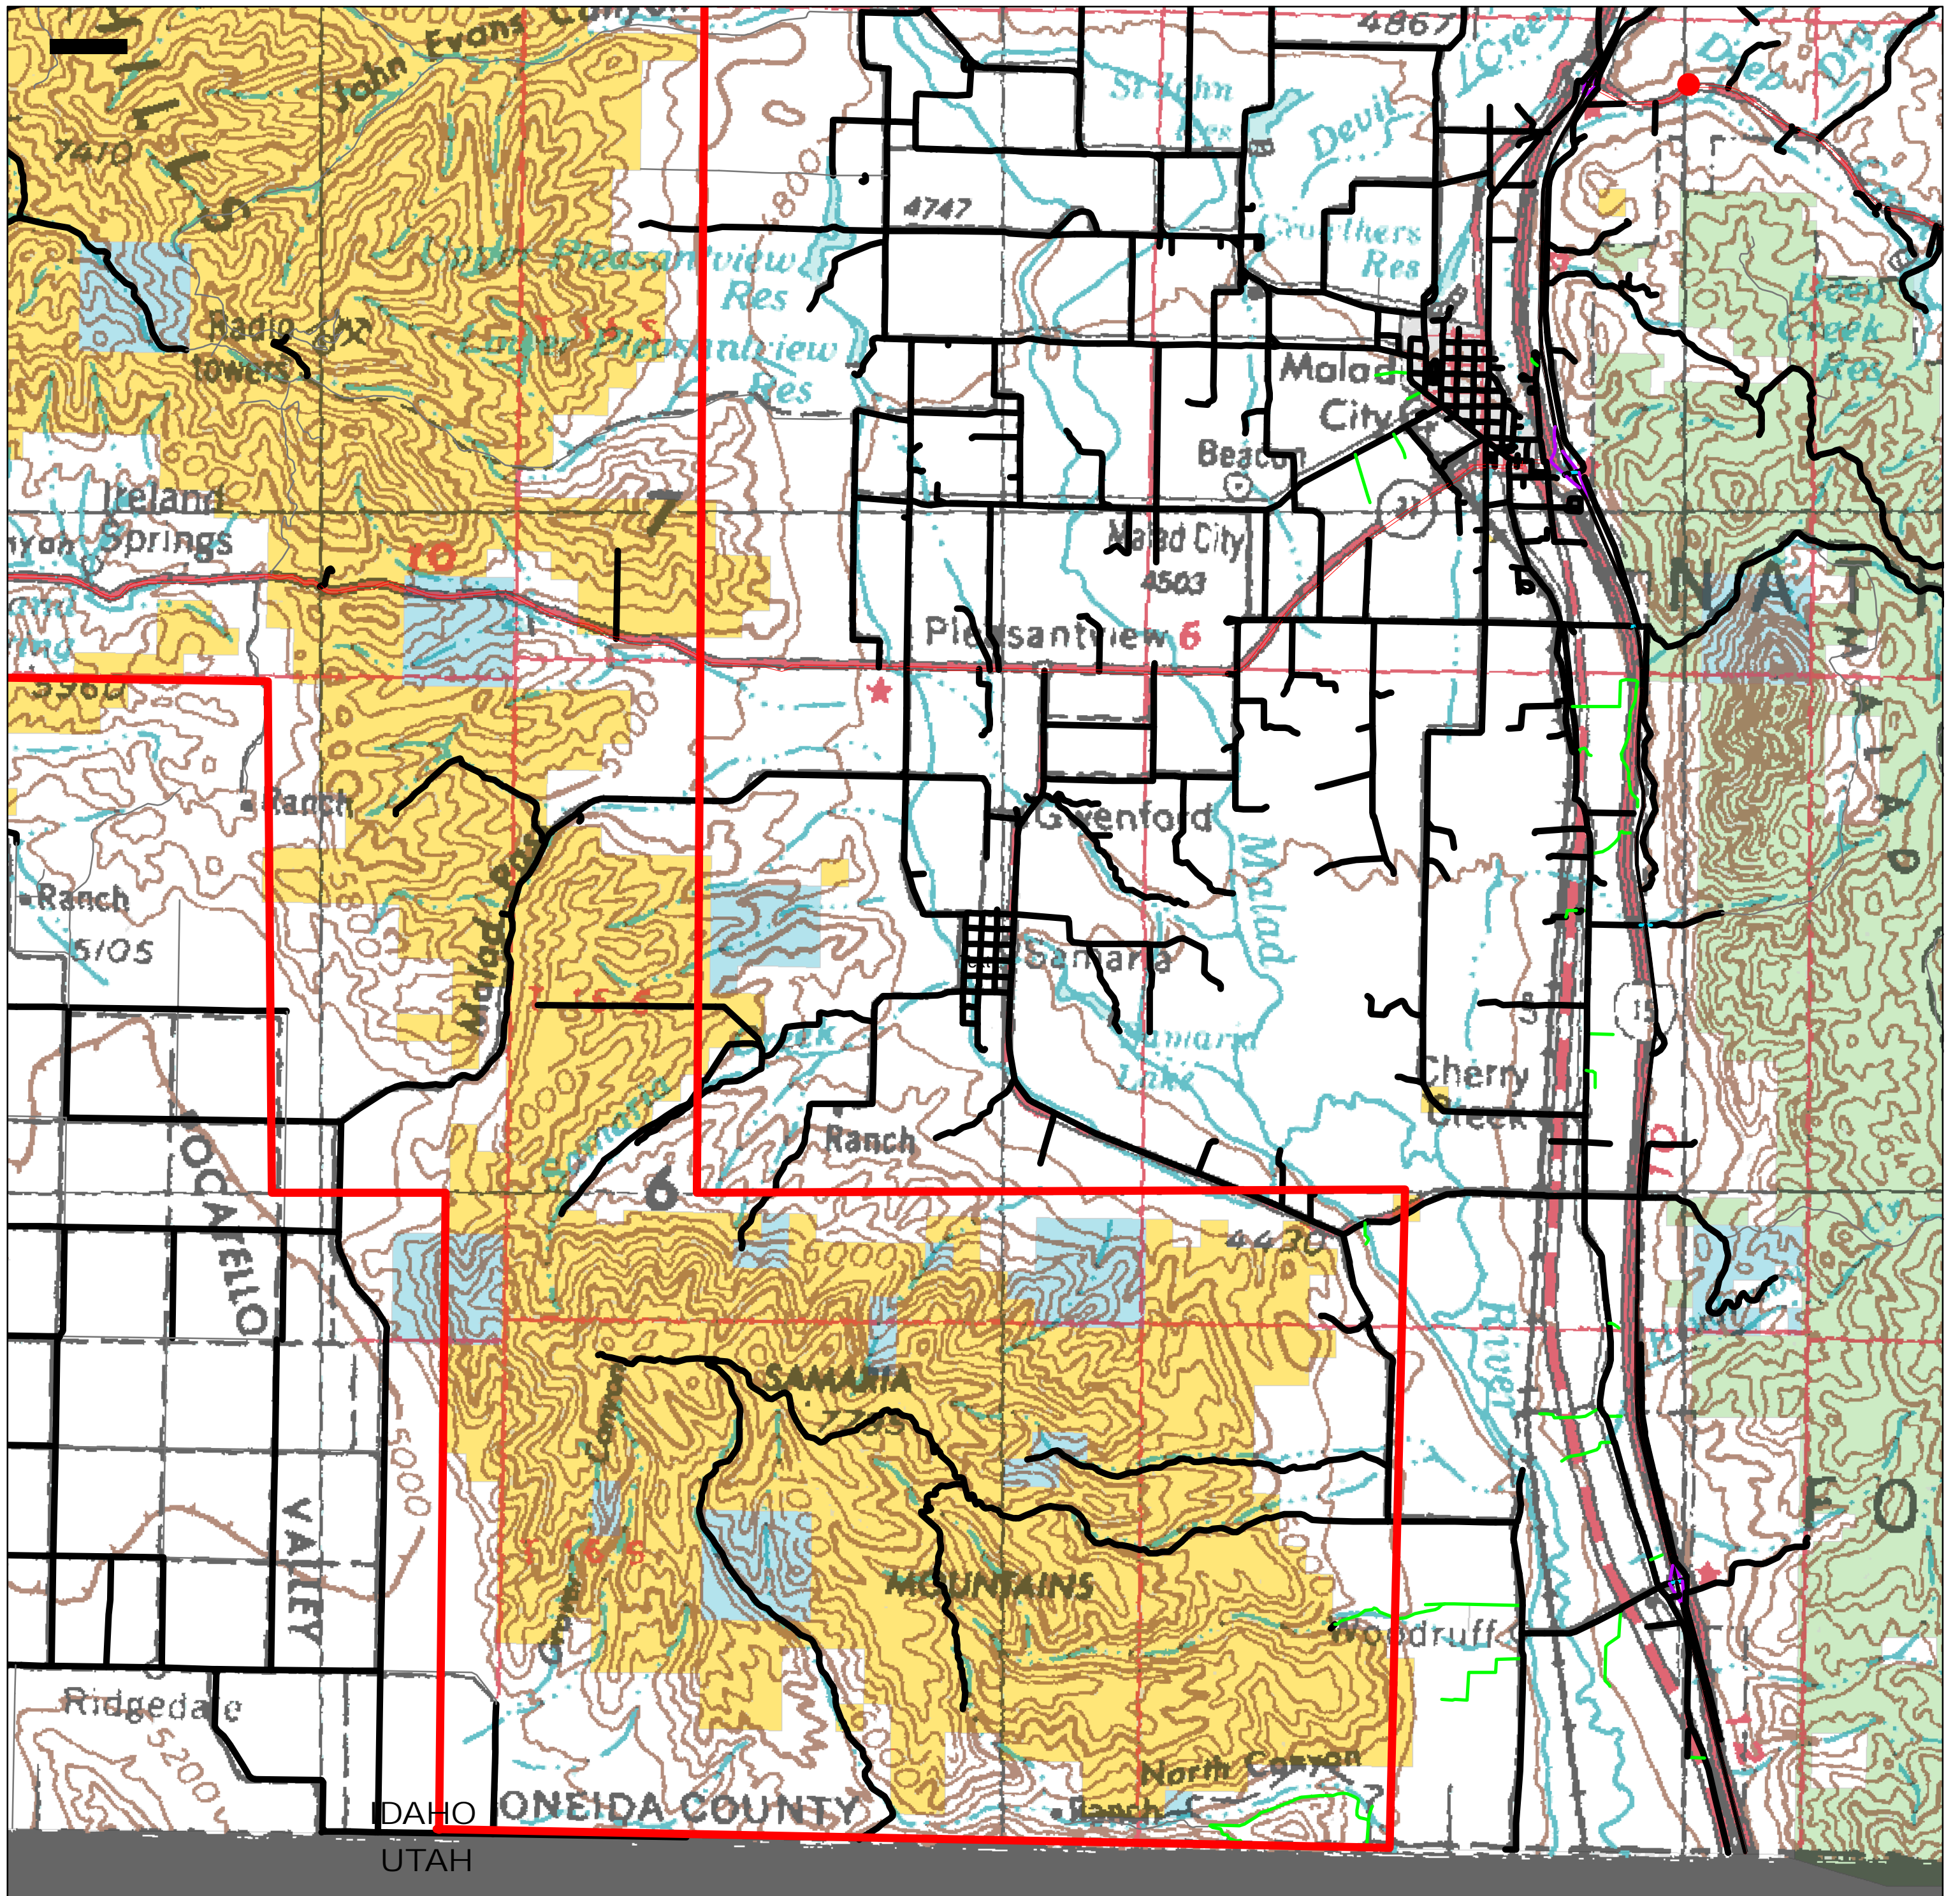

Christmas Tree Cutting Area

1 0.5 0 1 Miles

It is your responsibility to make sure you are on BLM land

*DO NOT TRESPASS ON PRIVATE LAND!

Legend

- Bureau of Land Management
- Private
- State of Idaho
- State: Fish and Game; Parks and Rec
- US Forest Service
- Christmas tree cutting areas